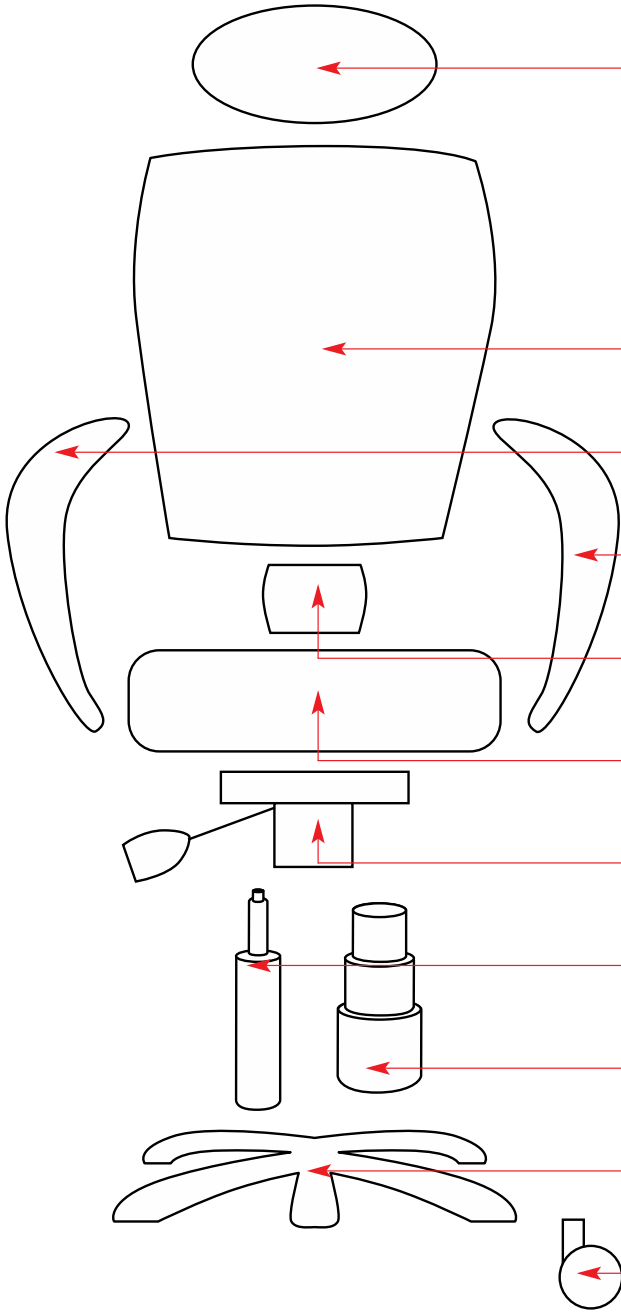

PRODUCT	ERGO BLASTER BLACK HOME	1100BLK-HOME
---------	-------------------------	--------------

HEADREST	N/A
BACKREST	Z060BLK-HOME
ARM <i>RH when seated</i>	OPTIONAL
ARM <i>LH when seated</i>	OPTIONAL
BACK BRACKET/MECH	ATTACHED
SEAT	Z055BLK-HOME
MECHANISM	Z42
GAS LIFT	Z24
TELESCOPE	Z35
FIVE STAR BASE	Z151E
CASTORS	Z03

FIXINGS	NO FIXINGS REQUIRED (optional screws for arms)
---------	--

UNIQUE PARTS	
--------------	--

NOTES	
-------	--