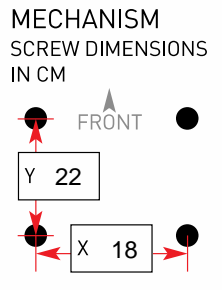

PRODUCT	ERGO BLASTER BLACK HOME	1100BLK-HOME
---------	-------------------------	--------------

HEADREST	N/A
BACKREST	Z060BLK-HOME
ARM <i>RH when seated</i>	OPTIONAL
ARM <i>LH when seated</i>	OPTIONAL
BACK BRACKET/MECH	ATTACHED
SEAT	Z055BLK-HOME
MECHANISM	Z42
GAS LIFT	Z24
TELESCOPE	Z35
FIVE STAR BASE	Z151E
CASTORS	Z03